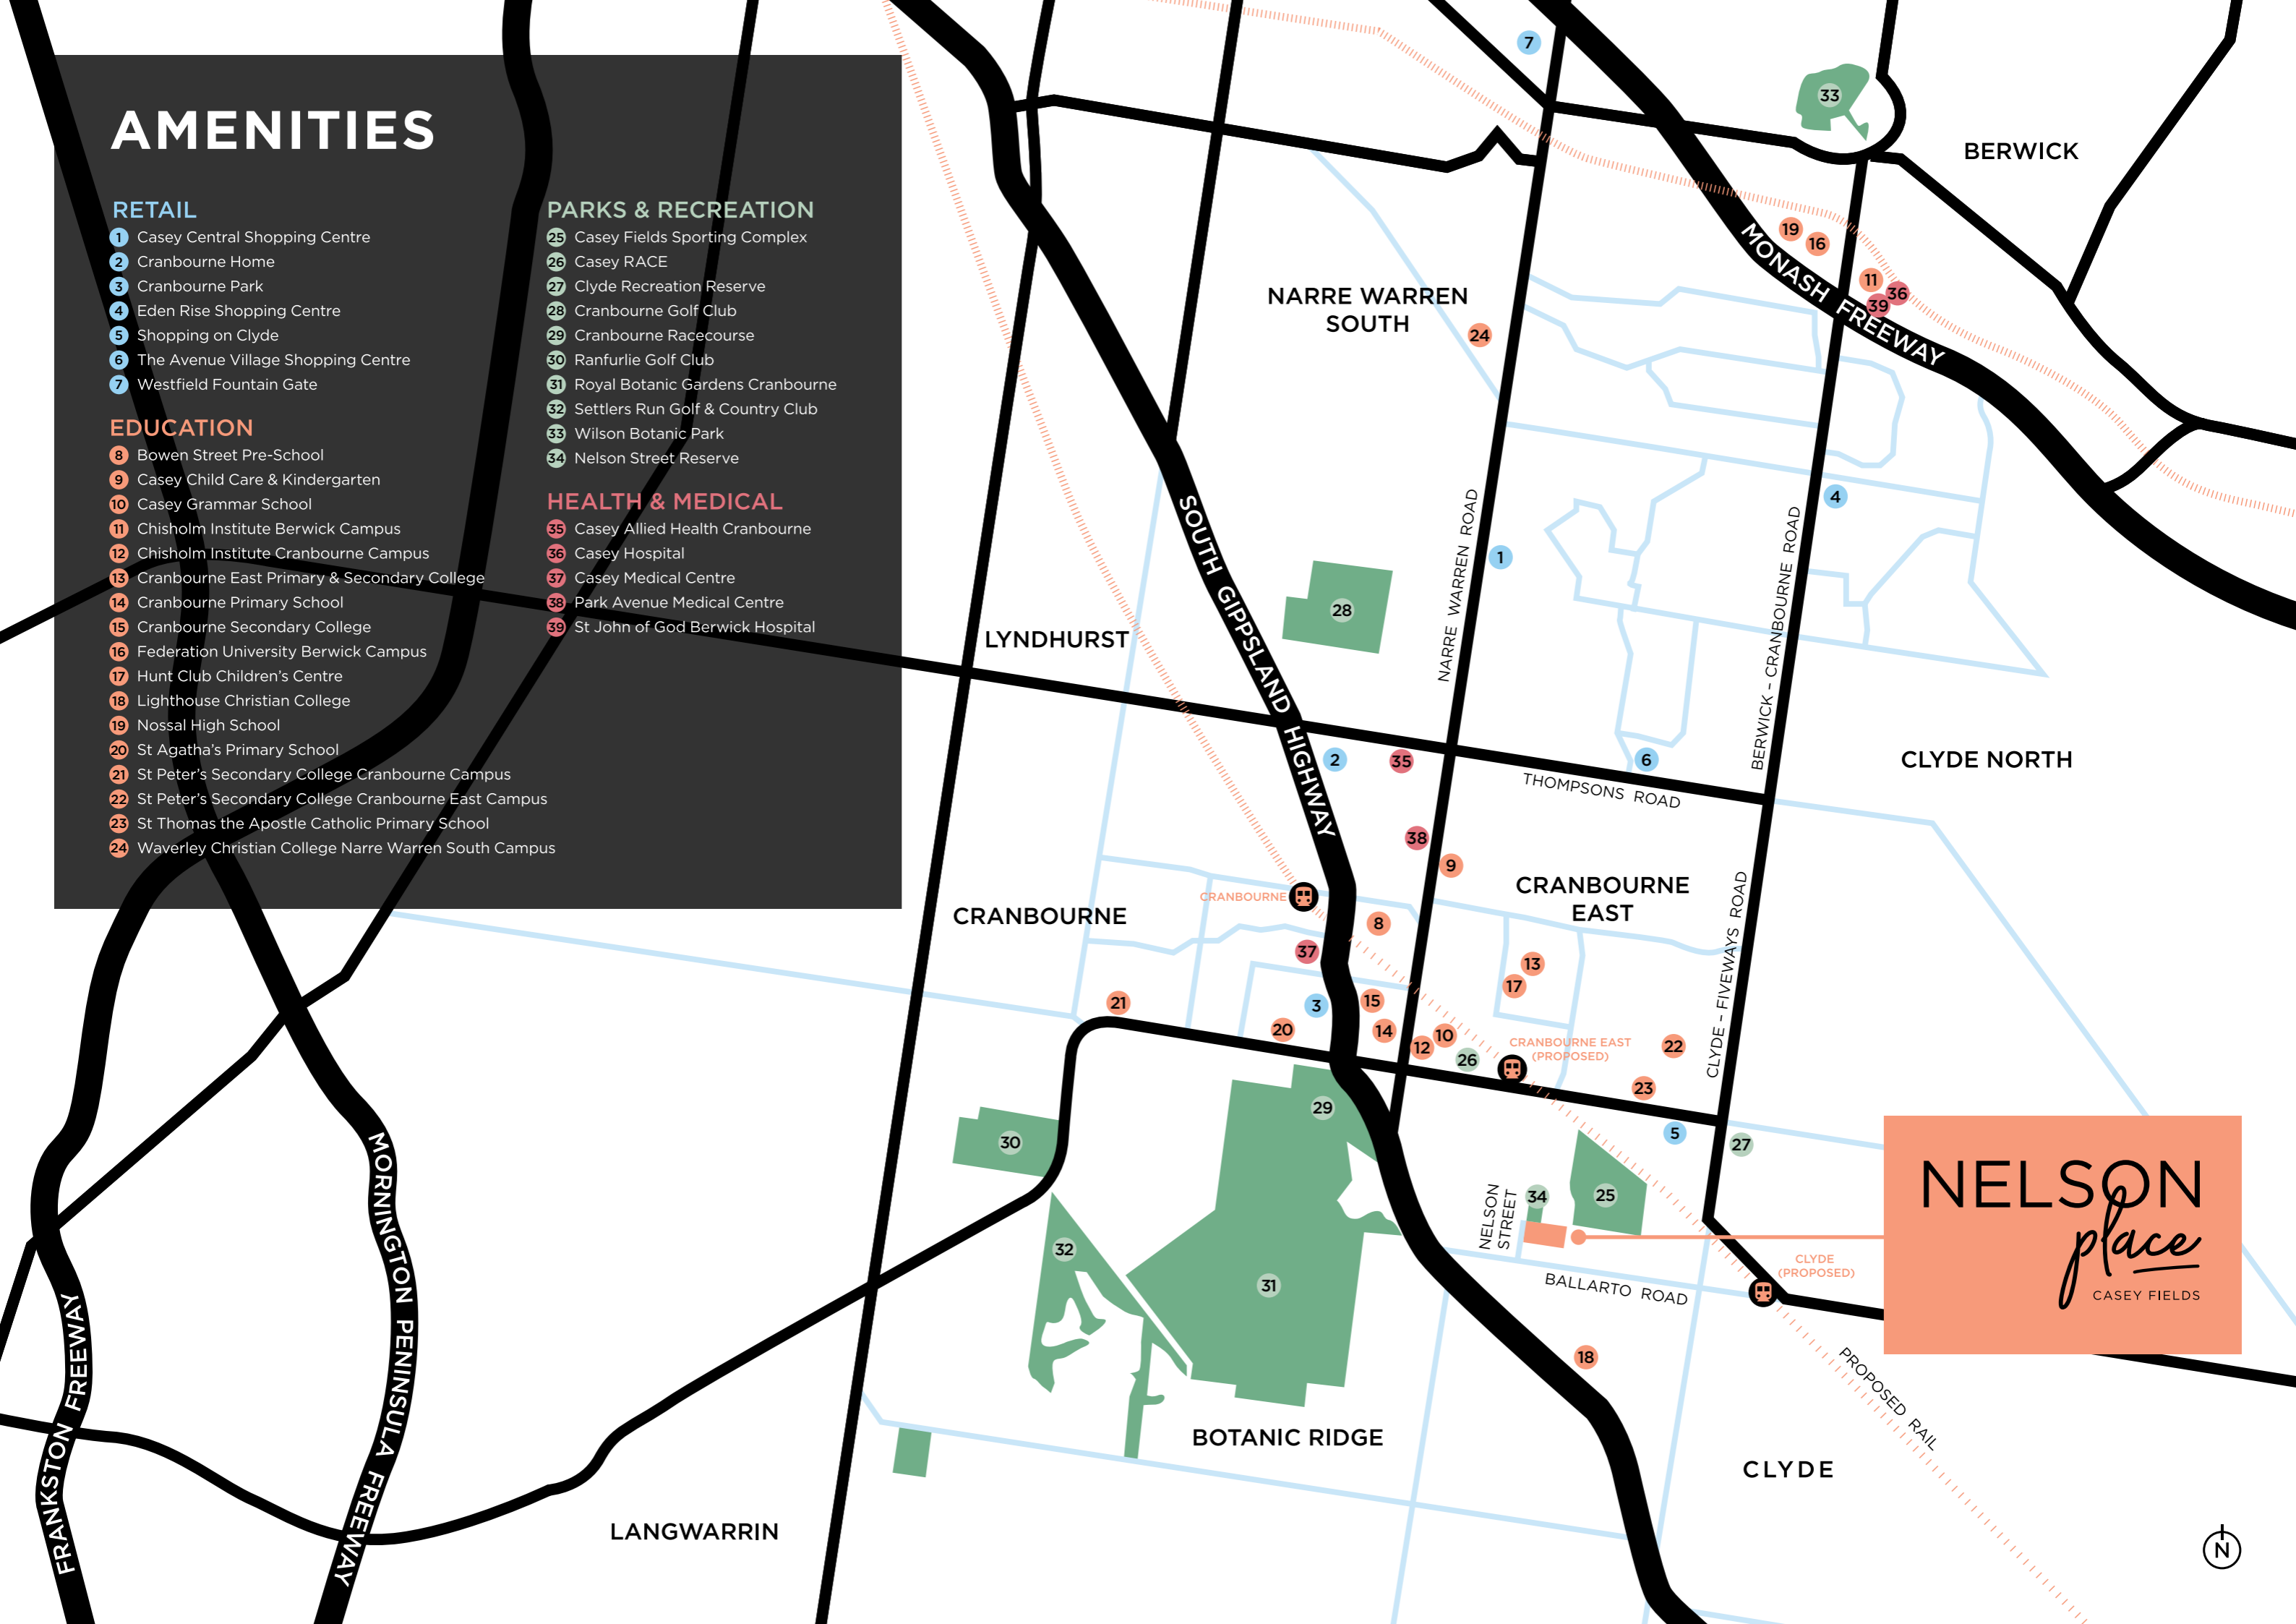

AMENITIES

RETAIL

- 1 Casey Central Shopping Centre
- 2 Cranbourne Home
- 3 Cranbourne Park
- 4 Eden Rise Shopping Centre
- 5 Shopping on Clyde
- 6 The Avenue Village Shopping Centre
- 7 Westfield Fountain Gate

EDUCATION

- 8 Bowen Street Pre-School
- 9 Casey Child Care & Kindergarten
- 10 Casey Grammar School
- 11 Chisholm Institute Berwick Campus
- 12 Chisholm Institute Cranbourne Campus
- 13 Cranbourne East Primary & Secondary College
- 14 Cranbourne Primary School
- 15 Cranbourne Secondary College
- 16 Federation University Berwick Campus
- 17 Hunt Club Children's Centre
- 18 Lighthouse Christian College
- 19 Nossal High School
- 20 St Agatha's Primary School
- 21 St Peter's Secondary College Cranbourne Campus
- 22 St Peter's Secondary College Cranbourne East Campus
- 23 St Thomas the Apostle Catholic Primary School
- 24 Waverley Christian College Narre Warren South Campus

PARKS & RECREATION

- 25 Casey Fields Sporting Complex
- 26 Casey RACE
- 27 Clyde Recreation Reserve
- 28 Cranbourne Golf Club
- 29 Cranbourne Racecourse
- 30 Ranfurly Golf Club
- 31 Royal Botanic Gardens Cranbourne
- 32 Settlers Run Golf & Country Club
- 33 Wilson Botanic Park
- 34 Nelson Street Reserve

HEALTH & MEDICAL

- 35 Casey Allied Health Cranbourne
- 36 Casey Hospital
- 37 Casey Medical Centre
- 38 Park Avenue Medical Centre
- 39 St John of God Berwick Hospital

NELSON
place
 CASEY FIELDS